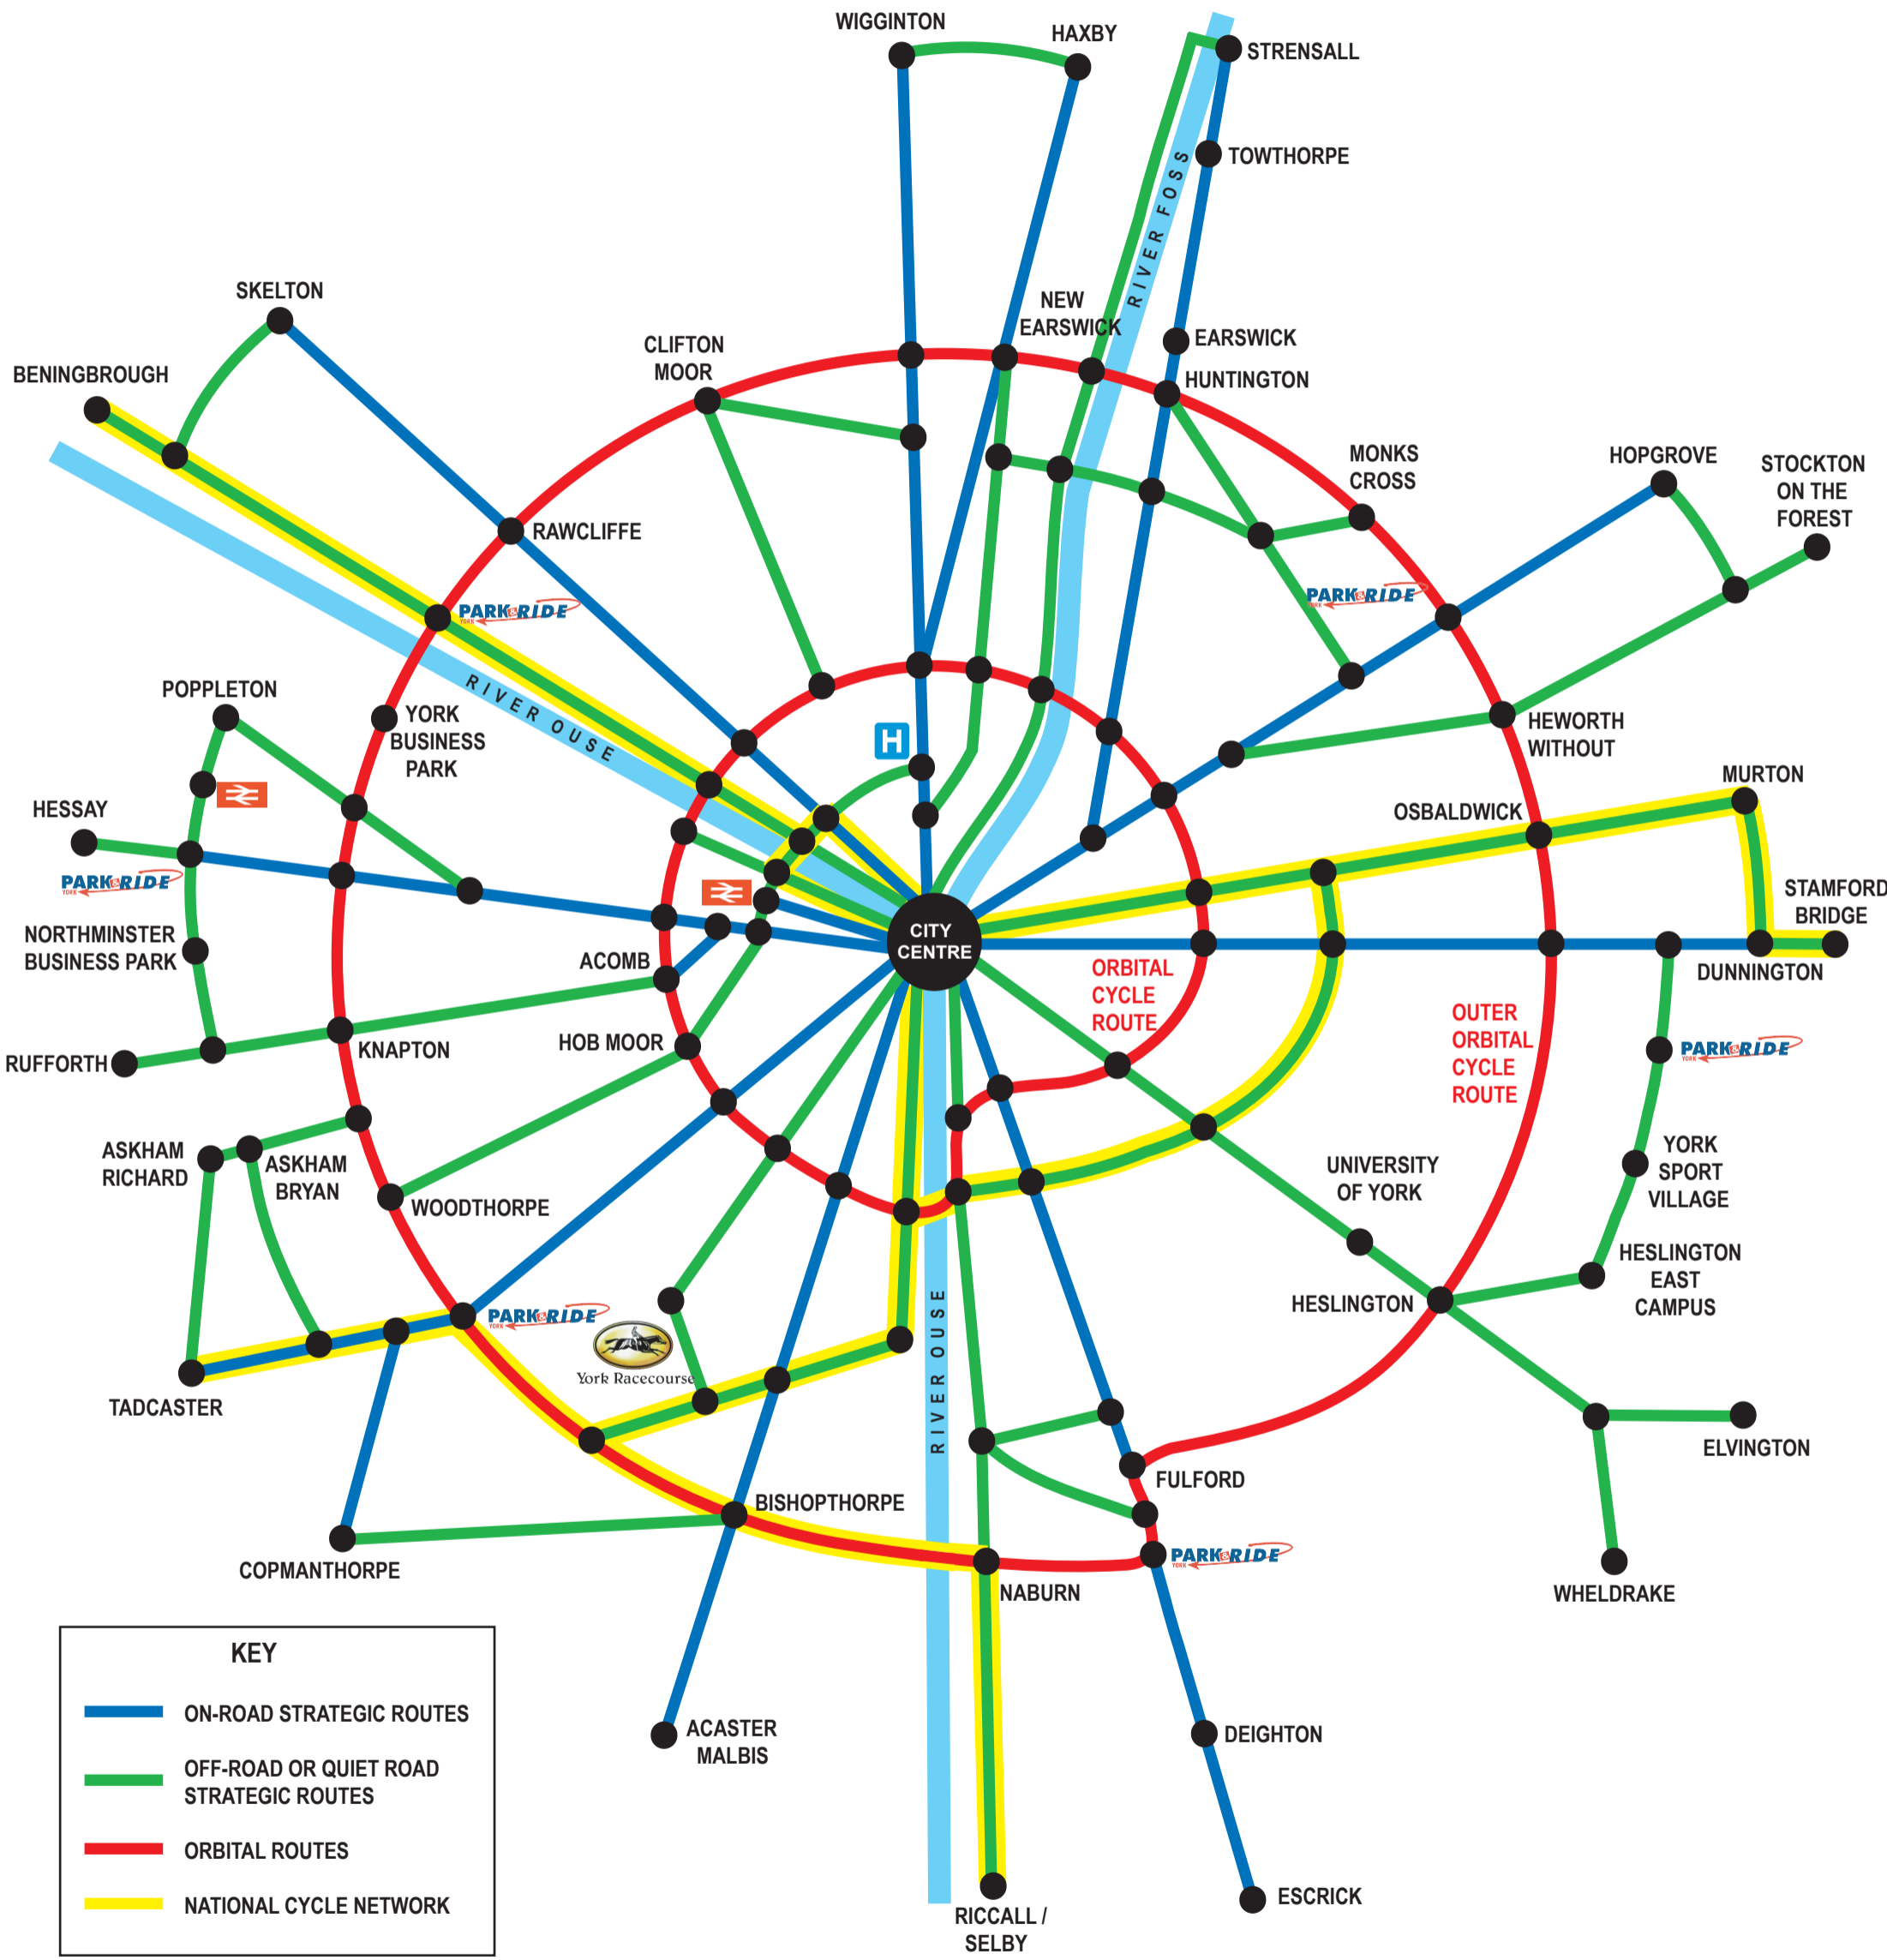

ANNEX A - SCHEMATIC MAP OF YORK'S STRATEGIC CYCLE ROUTE NETWORK

KEY

- ON-ROAD STRATEGIC ROUTES
- OFF-ROAD OR QUIET ROAD STRATEGIC ROUTES
- ORBITAL ROUTES
- NATIONAL CYCLE NETWORK